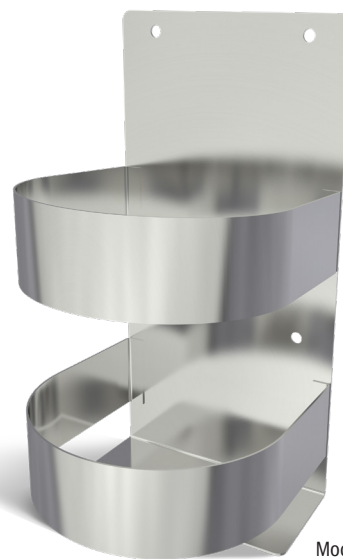

SANI-LAV[®] COLUMBIA PRODUCTS

Stainless Steel Soap Dispensers

Models 563, 568 and 562

Model 563
Includes 16 oz.
vinyl bottle

Model 568
Includes 32 oz.
vinyl bottle

Model 562
Holds 1 gal.
vinyl bottle
(not included)

Constructed from heavy duty 22-gauge type 304 stainless steel. Fully welded to ensure there are no spaces where particles can gather. Completely seamless with large radiuses that insure easy cleaning. Designed for heavy usage and hygienic applications.

■ Side

■ Top

Model 5632
Dispenser only

Model 5631
16 oz. vinyl bottle

Model 568 – Stainless steel dispenser holder and 32 oz. bottle set

Certified NSF/ANSI Standard 2 Food Equipment

Constructed from heavy duty 18-gauge and 22-gauge type 304 stainless steel. Fully welded to ensure there are no spaces where particles can gather. Completely seamless with large radiuses that insure easy cleaning. Designed for heavy usage and hygienic applications.

Includes:

- (1) Stainless steel soap dispenser – Model 568

■ Front

■ Side

■ Top

Model 562
Dispenser only