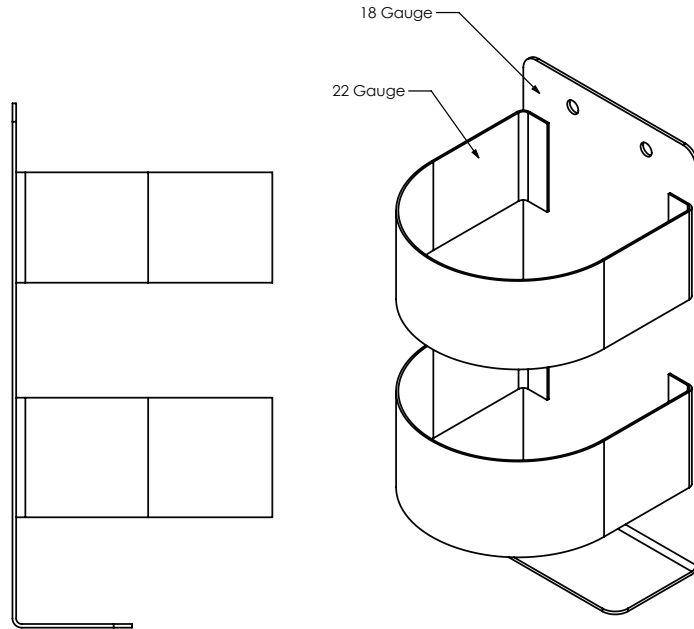

Model 568 – Stainless steel dispenser holder and 32 oz. bottle set

Certified NSF/ANSI Standard 2 Food Equipment

Constructed from heavy duty 18-gauge and 22-gauge type 304 stainless steel. Fully welded to ensure there are no spaces where particles can gather. Completely seamless with large radiuses that insure easy cleaning. Designed for heavy usage and hygienic applications.

Includes:

- (1) Stainless steel soap dispenser and 32 ounce vinyl bottle with pump – Model 568
- (1) Stainless steel dispenser holder – Model 5682
- (1) 16 ounce vinyl bottle with pump – Model 5681

■ Front

■ Side

■ Top