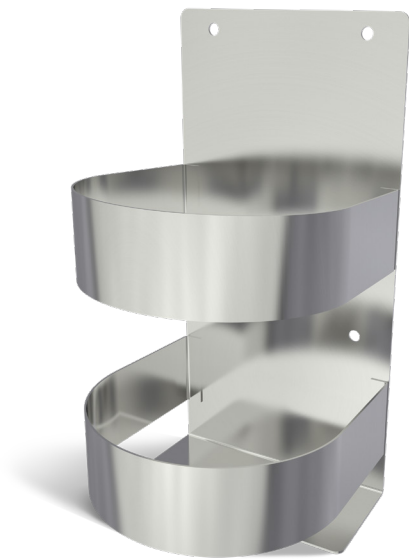

Constructed from heavy duty 22-gauge type 304 stainless steel. Fully welded to ensure there are no spaces where particles can gather. Completely seamless with large radiuses that insure easy cleaning. Designed for heavy usage and hygienic applications.

■ Side

■ Top

Model 5632
Dispenser only

Model 5631
16 oz. vinyl bottle

Model 568 – Stainless steel dispenser holder and 32 oz. bottle set

Certified NSF/ANSI Standard 2 Food Equipment

Constructed from heavy duty 18-gauge and 22-gauge type 304 stainless steel. Fully welded to ensure there are no spaces where particles can gather. Completely seamless with large radiuses that insure easy cleaning. Designed for heavy usage and hygienic applications.

■ Side

■ Top

Model 5682
Dispenser only

Model 5681
32 oz. vinyl bottle

Model 562 – Stainless steel dispenser holder

Certified NSF/ANSI Standard 2 Food Equipment

Constructed from heavy duty 16-gauge and 18-gauge type 304 stainless steel. Fully welded to ensure there are no spaces where particles can gather. Completely seamless with large radiuses that insure easy cleaning. Designed for heavy usage and hygienic applications. Holds 1 gallon vinyl bottle (not included).

Includes:

- (1) Stainless steel soap dispenser – Model 568

■ Front

■ Side

■ Top

Model 562
Dispenser only