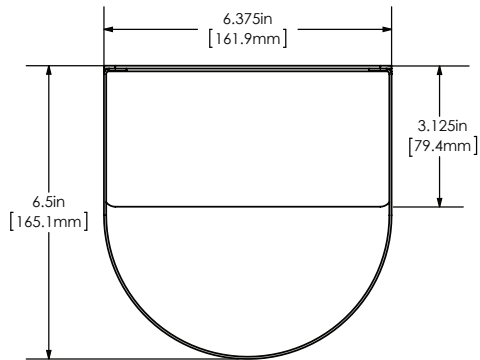

Includes:

- (1) Stainless steel soap dispenser – Model 568

■ Front

■ Side

■ Top

Model 562
Dispenser only