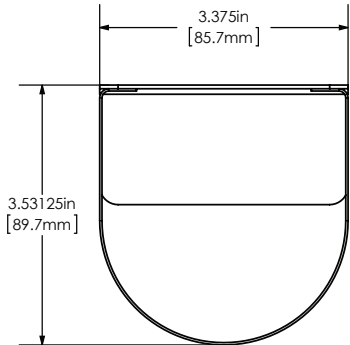

■ Top

Model 5682
Dispenser only

Model 5681
32 oz. vinyl bottle