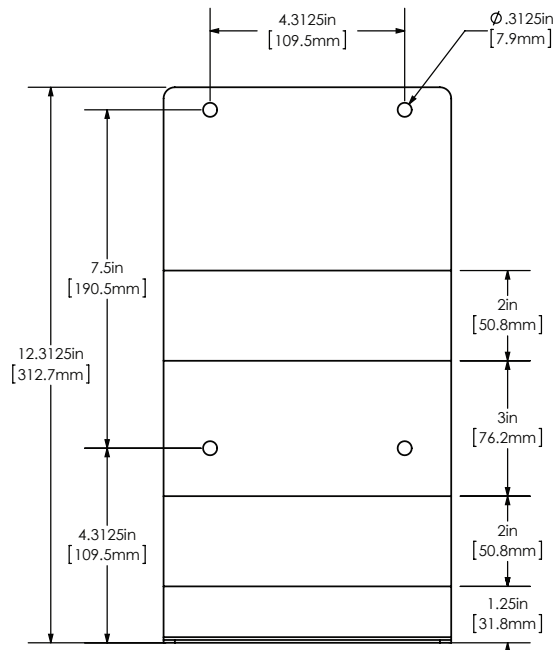

Model 562 – Stainless steel dispenser holder

Certified NSF/ANSI Standard 2 Food Equipment

Constructed from heavy duty 16-gauge and 18-gauge type 304 stainless steel. Fully welded to ensure there are no spaces where particles can gather. Completely seamless with large radiuses that insure easy cleaning. Designed for heavy usage and hygienic applications. Holds 1 gallon vinyl bottle (not included).

Includes:

- (1) Stainless steel soap dispenser – Model 568

■ Front