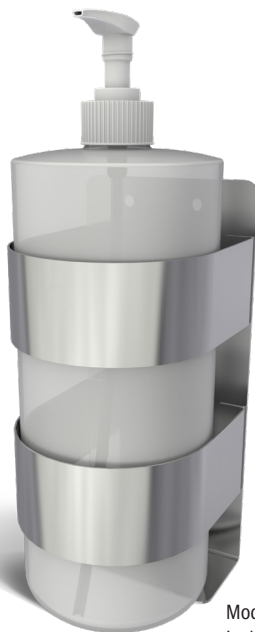

SANI-LAV[®] COLUMBIA PRODUCTS

Stainless Steel Soap Dispensers

Models 563, 568 and 562

Model 563
Includes 16 oz.
vinyl bottle

Model 568
Includes 32 oz.
vinyl bottle

Model 562
Holds 1 gal.
vinyl bottle
(not included)

Constructed from heavy duty 22-gauge type 304 stainless steel. Fully welded to ensure there are no spaces where particles can gather. Completely seamless with large radiuses that insure easy cleaning. Designed for heavy usage and hygienic applications.

Includes:

- (1) Stainless steel soap dispenser and 16 ounce vinyl bottle with pump – Model 563
- (1) Stainless steel dispenser holder – Model 5632
- (1) 16 ounce vinyl bottle with pump – Model 5631

■ Front

Includes:

- (1) Stainless steel soap dispenser – Model 568

■ Front

■ Side

■ Top

Model 562
Dispenser only