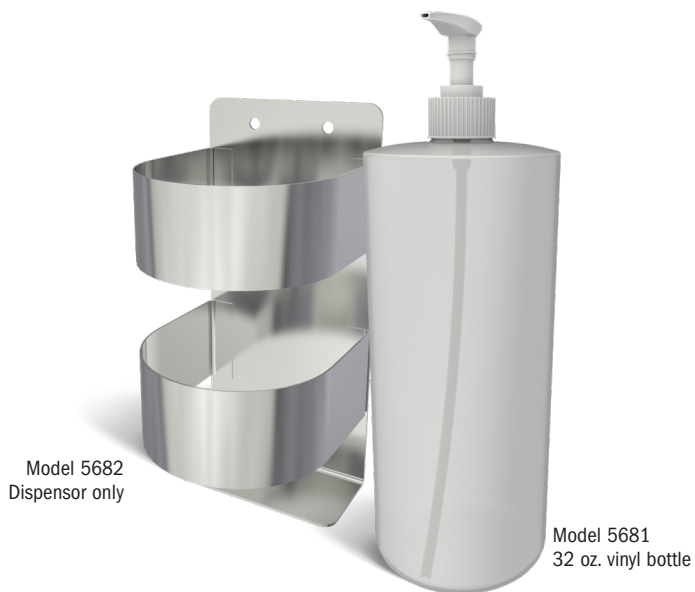

Includes:

- (1) Stainless steel soap dispenser and 16 ounce vinyl bottle with pump – Model 563
- (1) Stainless steel dispenser holder – Model 5632
- (1) 16 ounce vinyl bottle with pump – Model 5631

■ Front

■ Side

■ Top

Model 5632
Dispenser only

Model 5631
16 oz. vinyl bottle

Model 568 – Stainless steel dispenser holder and 32 oz. bottle set

Certified NSF/ANSI Standard 2 Food Equipment

Constructed from heavy duty 18-gauge and 22-gauge type 304 stainless steel. Fully welded to ensure there are no spaces where particles can gather. Completely seamless with large radiuses that insure easy cleaning. Designed for heavy usage and hygienic applications.

Includes:

- (1) Stainless steel soap dispenser and 32 ounce vinyl bottle with pump – Model 568
- (1) Stainless steel dispenser holder – Model 5682
- (1) 16 ounce vinyl bottle with pump – Model 5681

■ Front

■ Side

■ Top

Model 5682
Dispenser only

Model 5681
32 oz. vinyl bottle

Model 562 – Stainless steel dispenser holder

Certified NSF/ANSI Standard 2 Food Equipment

Constructed from heavy duty 16-gauge and 18-gauge type 304 stainless steel. Fully welded to ensure there are no spaces where particles can gather. Completely seamless with large radiuses that insure easy cleaning. Designed for heavy usage and hygienic applications. Holds 1 gallon vinyl bottle (not included).