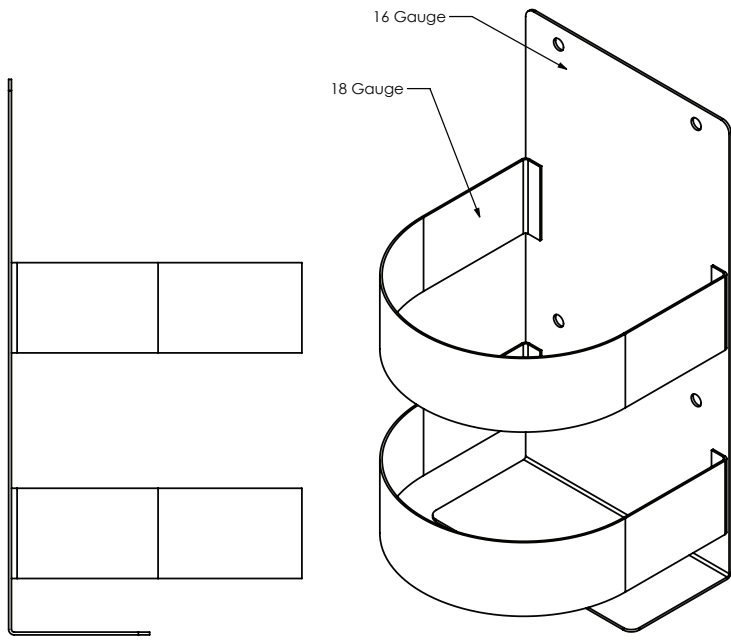

Model 562 – Stainless steel dispenser holder

Certified NSF/ANSI Standard 2 Food Equipment

Constructed from heavy duty 16-gauge and 18-gauge type 304 stainless steel. Fully welded to ensure there are no spaces where particles can gather. Completely seamless with large radiuses that insure easy cleaning. Designed for heavy usage and hygienic applications. Holds 1 gallon vinyl bottle (not included).

Includes:

- (1) Stainless steel soap dispenser – Model 568

■ Front

■ Side

■ Top