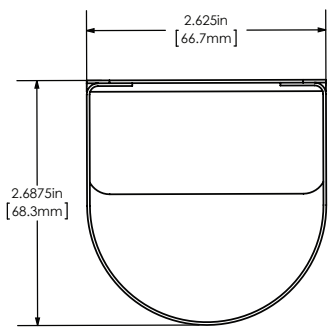

Includes:

- (1) Stainless steel soap dispenser and 16 ounce vinyl bottle with pump – Model 563
- (1) Stainless steel dispenser holder – Model 5632
- (1) 16 ounce vinyl bottle with pump – Model 5631

■ Front

■ Side

■ Top

Model 5632
Dispenser only

Model 5631
16 oz. vinyl bottle

Model 568 – Stainless steel dispenser holder and 32 oz. bottle set

Certified NSF/ANSI Standard 2 Food Equipment

Constructed from heavy duty 18-gauge and 22-gauge type 304 stainless steel. Fully welded to ensure there are no spaces where particles can gather. Completely seamless with large radiuses that insure easy cleaning. Designed for heavy usage and hygienic applications.