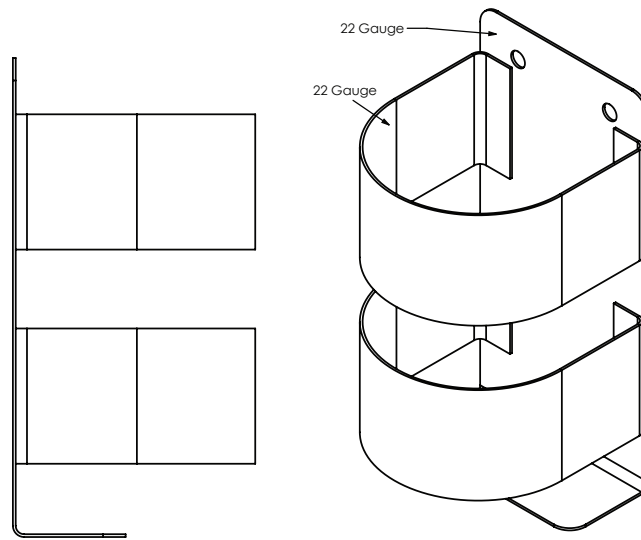

Model 563 – Stainless steel dispenser holder and 16 oz. bottle set

Certified NSF/ANSI Standard 2 Food Equipment

Constructed from heavy duty 22-gauge type 304 stainless steel. Fully welded to ensure there are no spaces where particles can gather. Completely seamless with large radiuses that insure easy cleaning. Designed for heavy usage and hygienic applications.

Includes:

- (1) Stainless steel soap dispenser and 16 ounce vinyl bottle with pump – Model 563
- (1) Stainless steel dispenser holder – Model 5632
- (1) 16 ounce vinyl bottle with pump – Model 5631

■ Front

■ Side

■ Top