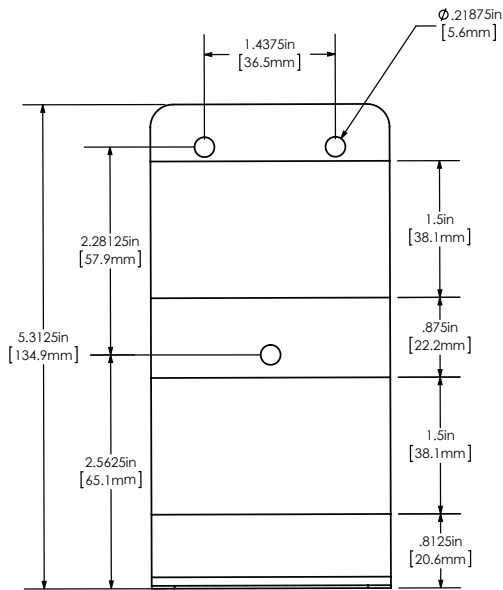

Model 563 – Stainless steel dispenser holder and 16 oz. bottle set

Certified NSF/ANSI Standard 2 Food Equipment

Constructed from heavy duty 22-gauge type 304 stainless steel. Fully welded to ensure there are no spaces where particles can gather. Completely seamless with large radiuses that insure easy cleaning. Designed for heavy usage and hygienic applications.

Includes:

- (1) Stainless steel soap dispenser and 16 ounce vinyl bottle with pump – Model 563
- (1) Stainless steel dispenser holder – Model 5632
- (1) 16 ounce vinyl bottle with pump – Model 5631

■ Front