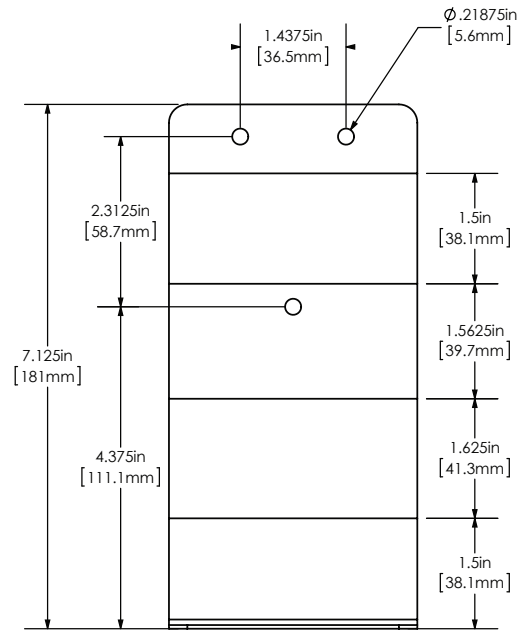

Model 568 – Stainless steel dispenser holder and 32 oz. bottle set

Certified NSF/ANSI Standard 2 Food Equipment

Constructed from heavy duty 18-gauge and 22-gauge type 304 stainless steel. Fully welded to ensure there are no spaces where particles can gather. Completely seamless with large radiuses that insure easy cleaning. Designed for heavy usage and hygienic applications.

Includes:

- (1) Stainless steel soap dispenser and 32 ounce vinyl bottle with pump – Model 568
- (1) Stainless steel dispenser holder – Model 5682
- (1) 16 ounce vinyl bottle with pump – Model 5681

■ Front