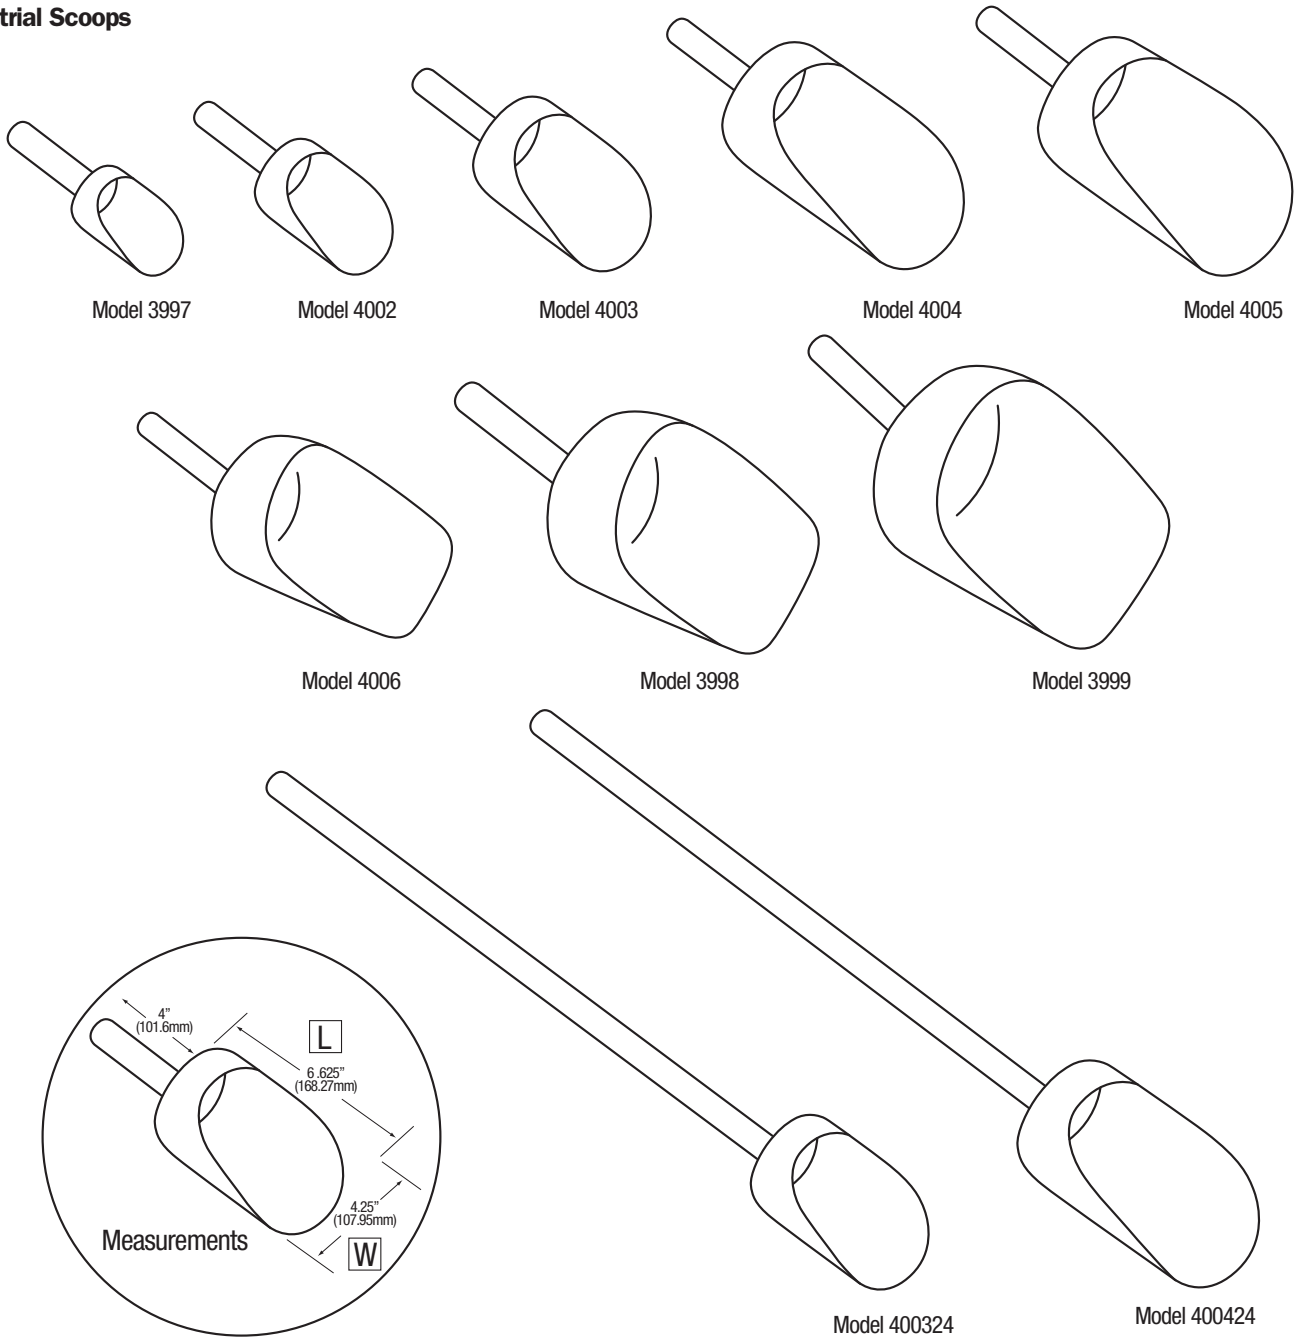

SANI-LAV® COLUMBIA PRODUCTS

Stainless Steel Industrial Scoops

Model 3997

Model 4002

Model 4003

Model 4004

Model 4005

Model 4006

Model 3998

Model 3999

Model 400324

Model 400424

Industrial Scoops

Industrial Scoops

Model	Size	Bowl Dimensions	Handle Size
3997	8 oz. - 1/2 Pint	W 2.75" (69.85mm) x L 4" (101.6mm)	4" (101.6mm)
4002	16 oz. - 1/2 Quart	W 3.375" (85.72mm) x L 5.125" (130.17mm)	4" (101.6mm)
4003	32 oz. - 1 Quart	W 4.5" (114.3mm) x L 6.625" (168.27mm)	4" (101.6mm)
4004	64 oz. - 2 Quart	W 5.00" (127mm) x L 8.25" (209.55mm)	4" (101.6mm)
4005	96 oz. - 3 Quart	W 5.5" (139.7mm) x L 9.5" (241.3mm)	4.5" (114.3mm)
4006	52 oz. - 2 Quart	W 5.25" (133.35mm) x L 8.25" (209.55mm)	4" (101.6mm)
3998	128 oz. - 4 Quart	W 6.25" (158.75mm) x L 8.5" (215.9mm)	4.5" (114.3mm)
3999	160 oz. - 5 Quart	W 8.5" (215.9mm) x L 10" (254mm)	5" (127mm)
400324	32 oz. - 1 Quart	W 4.5" (114.3mm) x L 6.625" (168.27mm)	24" (609.6mm)
400424	64 oz. - 2 Quart	W 5.00" (127mm) x L 8.25" (209.55mm)	24" (609.6mm)